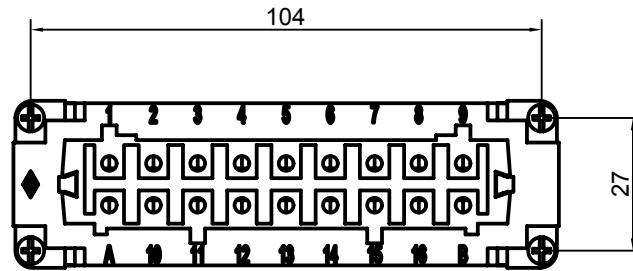

Diritti riservati All rights reserved

Date 29.11.2006

CMCEF 16

Sign.

female insert, crimp 16P 16A 830V

Scale

1:1