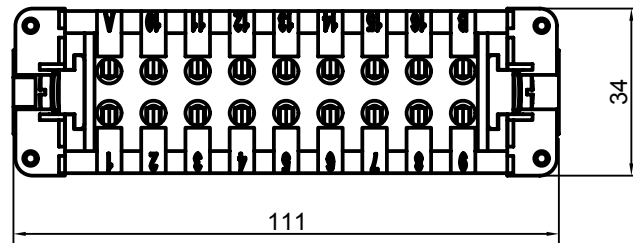

Diritti riservati All rights reserved

Date 29.11.2006

CMCEF 16

Sign.

female insert, crimp 16P 16A 830V

Scale

1:1