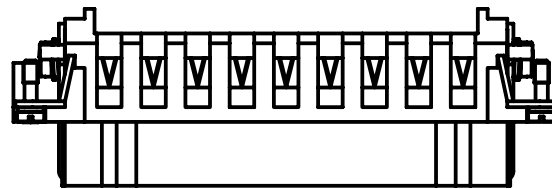

Diritti riservati All rights reserved

Date 29.11.2006

CMCEF 16

Sign.

female insert, crimp 16P 16A 830V

Scale

1:1